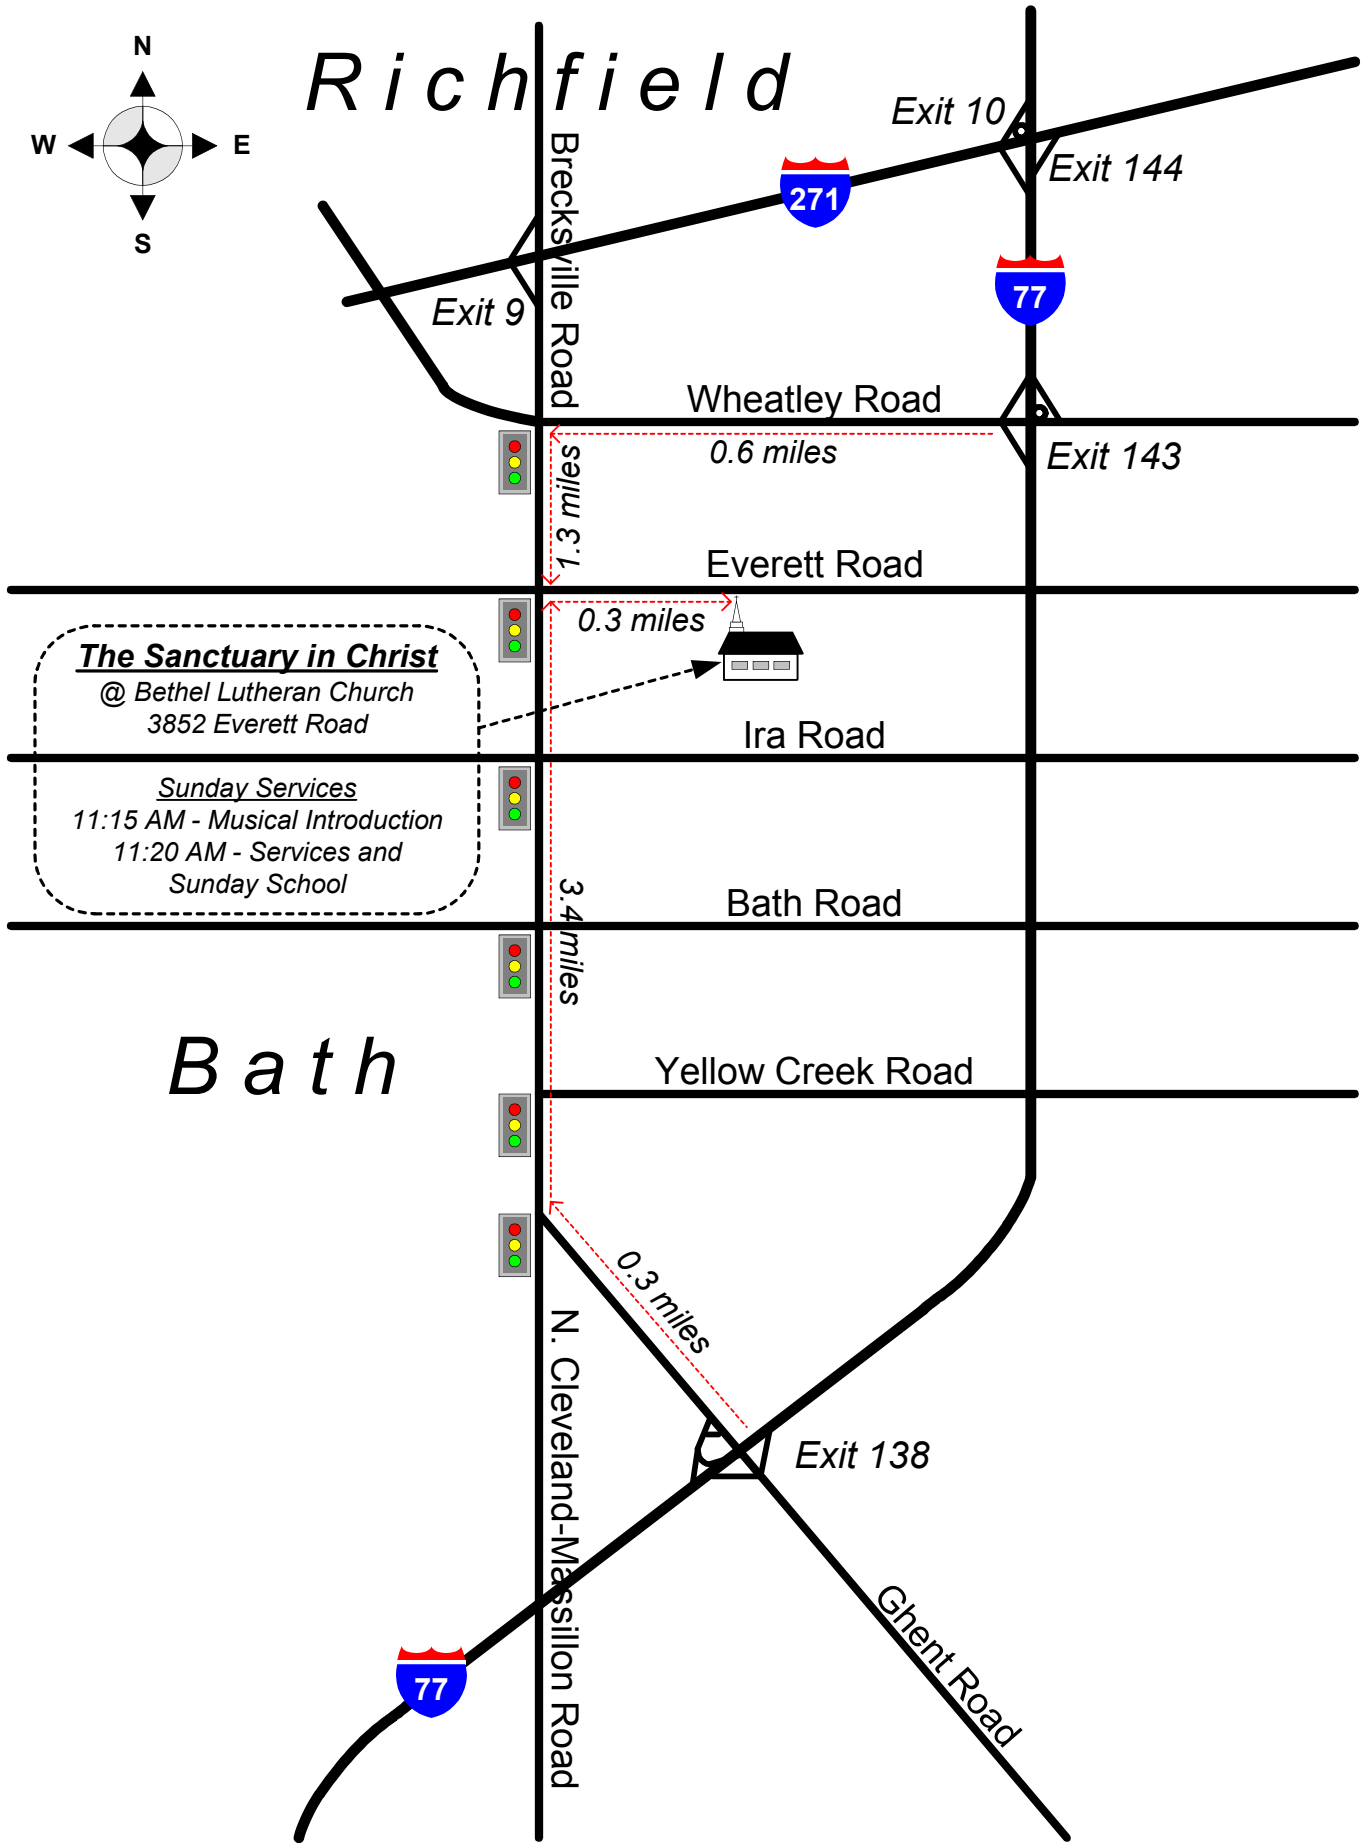

Richfield

The Sanctuary in Christ
@ Bethel Lutheran Church
3852 Everett Road

Sunday Services
11:15 AM - Musical Introduction
11:20 AM - Services and
Sunday School